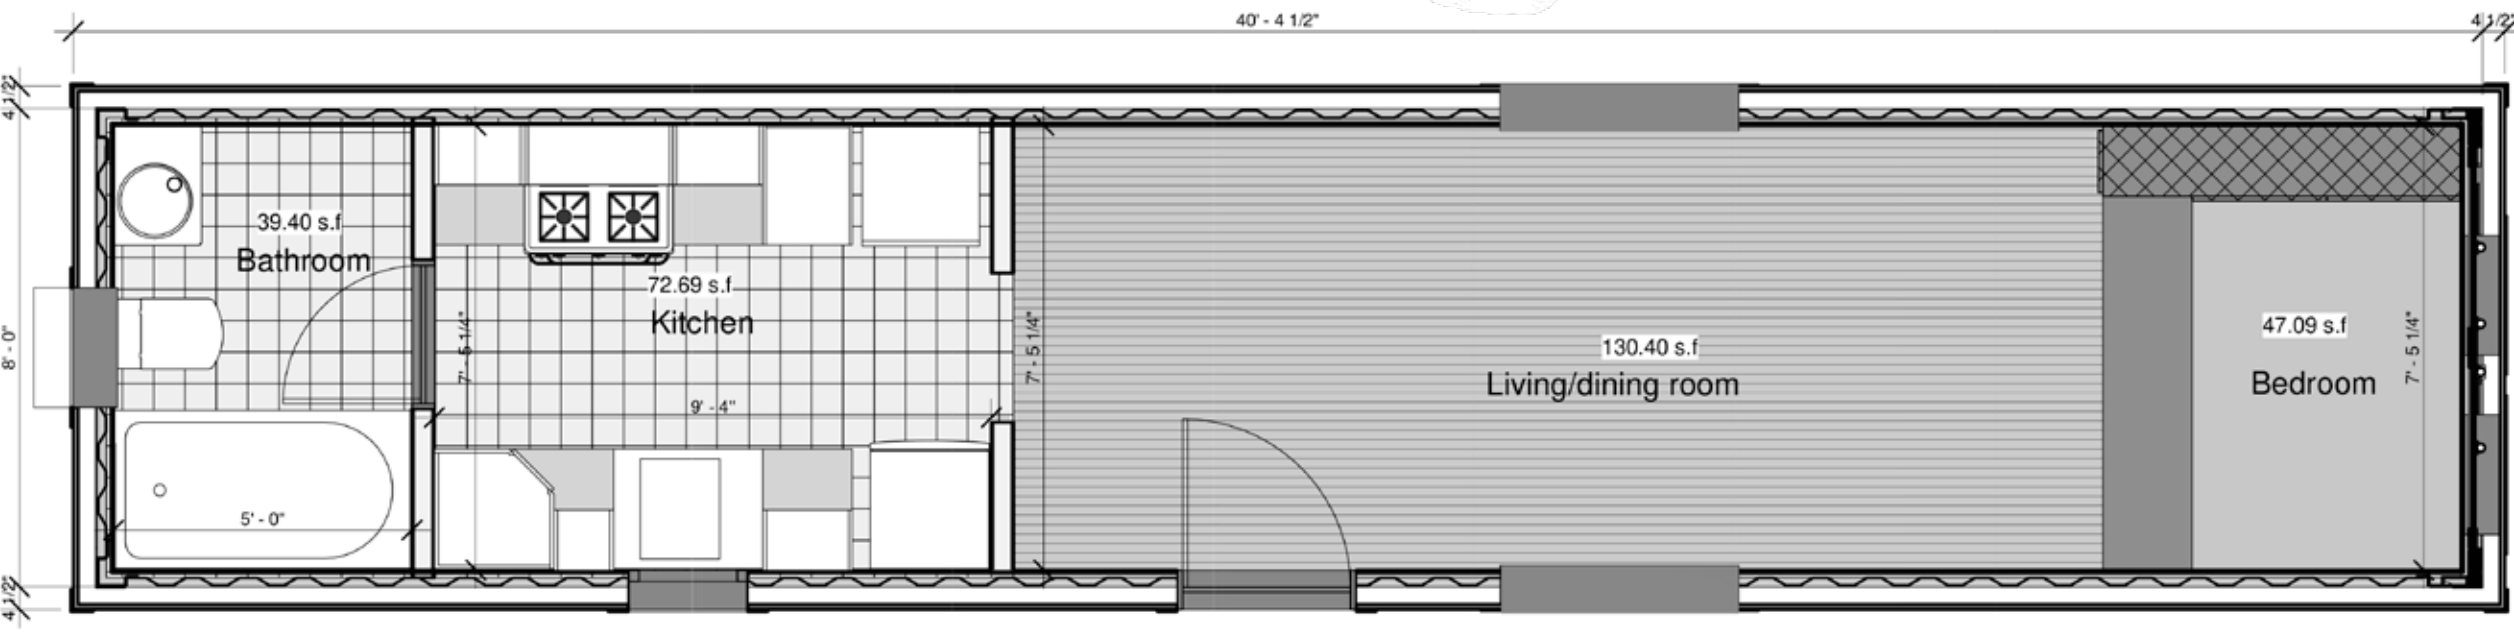

Haven M

377.36 s.f

Floor plan

377.36 S.f

Sections

Kitchen and bathroom

Adding a unit to your existing property is easy.

Our shipping container-based structures are stylish, eco-friendly, affordable, durable, and can be delivered anywhere.